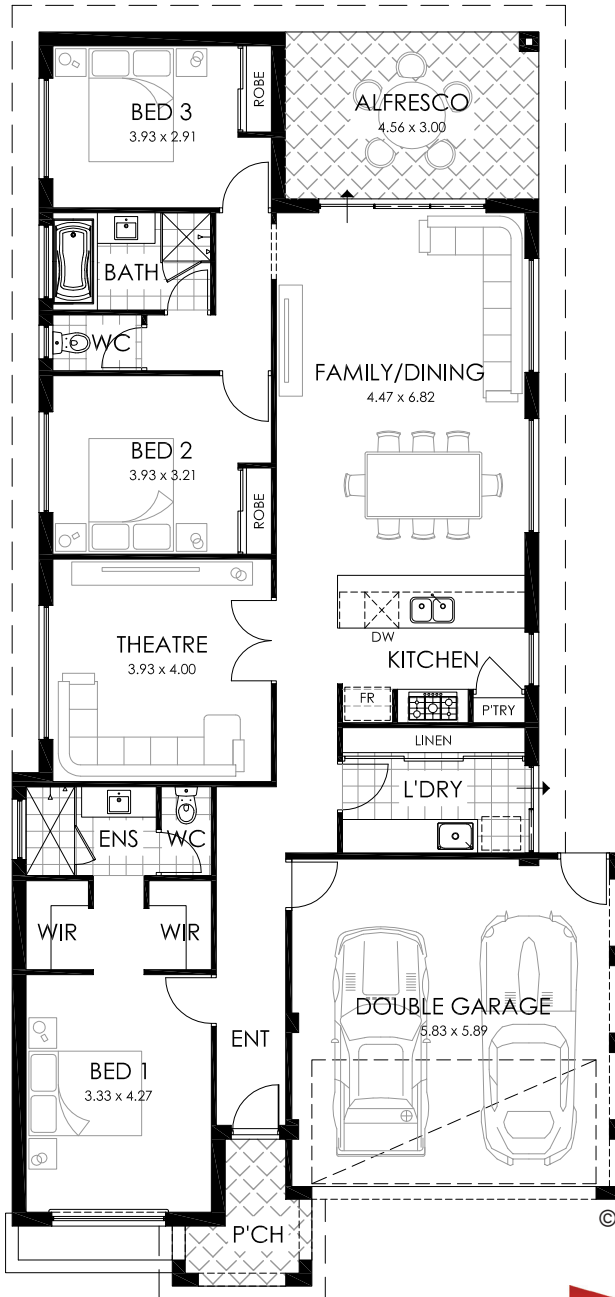

The Fawkner

AREAS

HOUSE	152.07m ²
ALFRESCO	13.68m ²
PORTICO	4.63m ²
GARAGE	36.63m ²
TOTAL	207.01m²
PERIMETER	61.88m
LENGTH	22.55m
WIDTH	10.97m