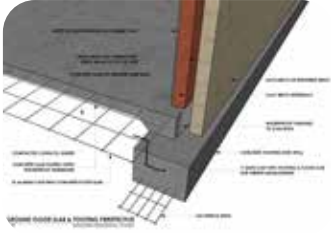

Peace of mind inclusions

Shelford Build With Confidence Guarantee

Shelford Lifetime Warranty

Going above and beyond the standard 6 years and offering a 25 year structural guarantee, providing you with added peace of mind, knowing your dream home is built with quality materials and quality trades.

100mm floor slab reinforced with minimum F62 mesh

Going above and beyond an 85mm floor slab and providing a 100mm thick slab reinforced with minimum F62 mesh, for better structural integrity and better control over cracking.