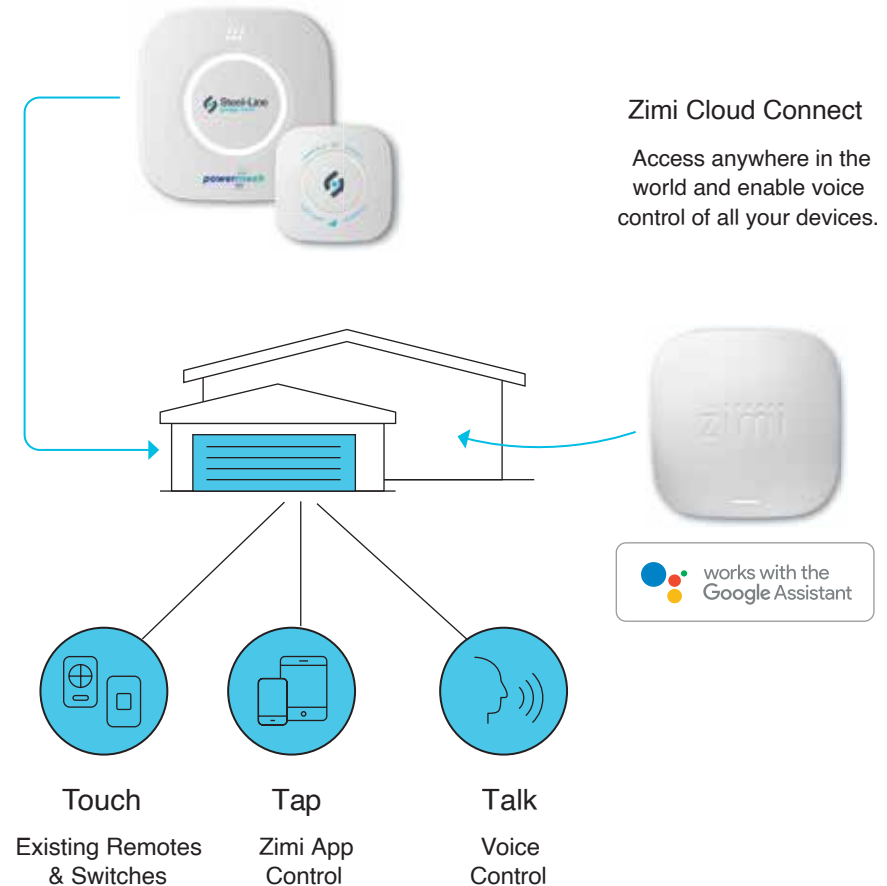

Mangrove

Woodland Grey

Deep Ocean

Monument\*

Night Sky

\*Matt Finish upgrade available

# Inclusive Powermesh Garage Door Controller

Add value to your home with **Garage Door Automation as a standard**

Inclusive Powermesh Garage Door Controller you can use with touch, tap and talk technology. Enjoy the convenience of controlling your Garage door with your phone or with the optional Zimi Cloud Connect, and go hands-free with voice control

and Door Sensor

Do more with your Garage door

- Flight Path Technology – The door sensor that’s spatially aware of your door’s position all the time and you have the ability to choose how far up or down it opens
- Hands- free control of your Garage door by simply speaking from your smart device
- Choose who and when access is allowed to your Garage door. No Keys or external remotes needed.
- Never be left in the dark again. Upgrade your electrical to include a smart switch in your Garage so your lights automatically turn on when leaving or coming home