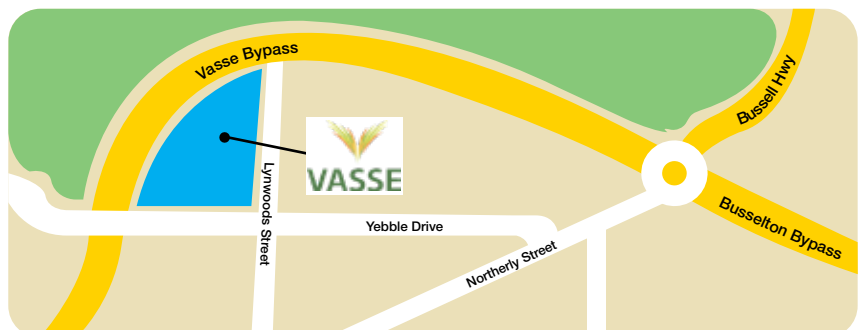

DISPLAY HOME LOCATIONS

THE WRIGHT HOUSE 28 Barracoota Loop, Lakelands

THE BEACH HOUSE on display at 15 Rapallo Grove, Madora Bay

THE MIAMI on display at 28 Pedicel Avenue, Baldivis

THE SOLARIS on display at 14 Caretta Street, Vasse

DISPLAY HOME LOCATIONS

THE HURSTVILLE

on display at 42 Propeller Avenue, Brabham

THE PALM SPRINGS

on display at 6 Atkins Road, Dalyellup – Forest Edge Estate

For further informaton please contact our Sales Team today
9599 1500 | sales@shelford.com.au
visit www.shelford.com.au
or scan the code to see more