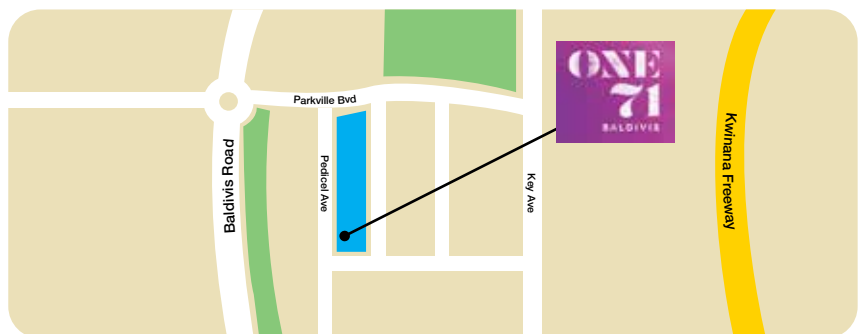

DISPLAY HOME LOCATIONS

THE WRIGHT HOUSE 28 Barracoota Loop, Lakelands

THE BEACH HOUSE on display at 15 Rapallo Grove, Madora Bay

THE MIAMI on display at 28 Pedicel Avenue, Baldivis

THE SOLARIS on display at 14 Caretta Street, Vasse

DISPLAY HOME LOCATIONS

THE HURSTVILLE

on display at 42 Propeller Avenue, Brabham

THE PALM SPRINGS

on display at 6 Atkins Road, Dalyellup – Forest Edge Estate

For further informaton please contact our Sales Team today
9599 1500 | sales@shelford.com.au
visit www.shelford.com.au
or scan the code to see more